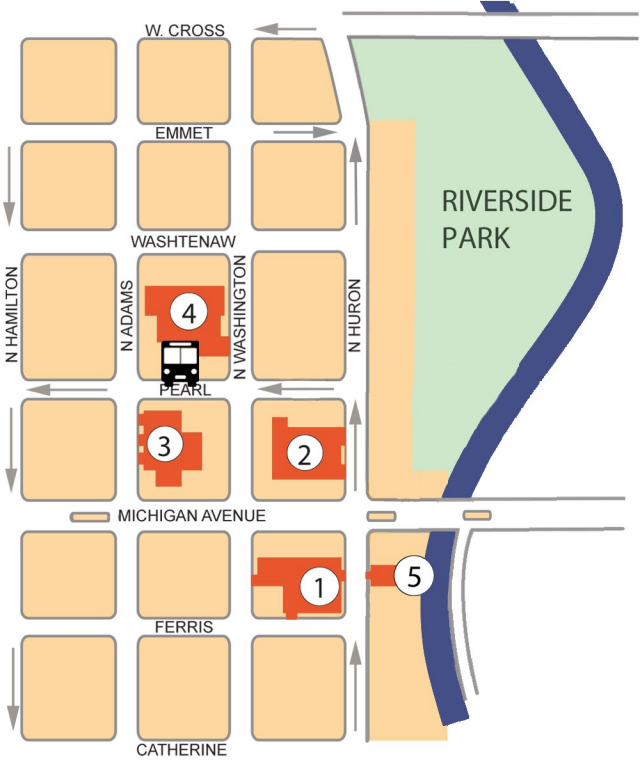

DOWNTOWN PARKING

cityofypsilanti.com/parking

OFF-STREET PARKING

1 SOUTH HURON LOT

Enter on S Huron, S Adams, or Ferris Streets
2 and 4 hour free parking, 8a - 6p Mon - Fri
Discount permit parking (south end), 24/7

2 NORTH HURON LOT

Enter on N Huron Street
2 and 4 hour free parking, 8a - 6p Mon - Fri
Employee/resident permit parking (west end), 24/7

3 NORTH ADAMS LOT 48244 (4h); 48245 (2h)

Enter on N Adams Street
2 and 4 hour paid parking, 8a - 6p Mon - Fri
Employee permit parking (north end), 24/7

4 NORTH WASHINGTON LOT 48246

Enter on N Washington Street
10 hour paid parking, 8a - 6p Mon - Fri
Discount permit parking (north end), 24/7

Ypsilanti Transit Center, theride.org
Routes 3, 4, 5, 6, 7, 42, 43, 44, 45, 46, 47

5 CITY HALL LOT

Enter on S Huron
City business only, 7:30a - 5p Mon - Fri

ON-STREET PARKING

MICHIGAN AVENUE

2 hour paid parking west of Adams, 8a - 6p Mon - Fri
2 hour free parking, 8a - 6p M-F

ADAMS, WASHINGTON, PEARL, N HURON