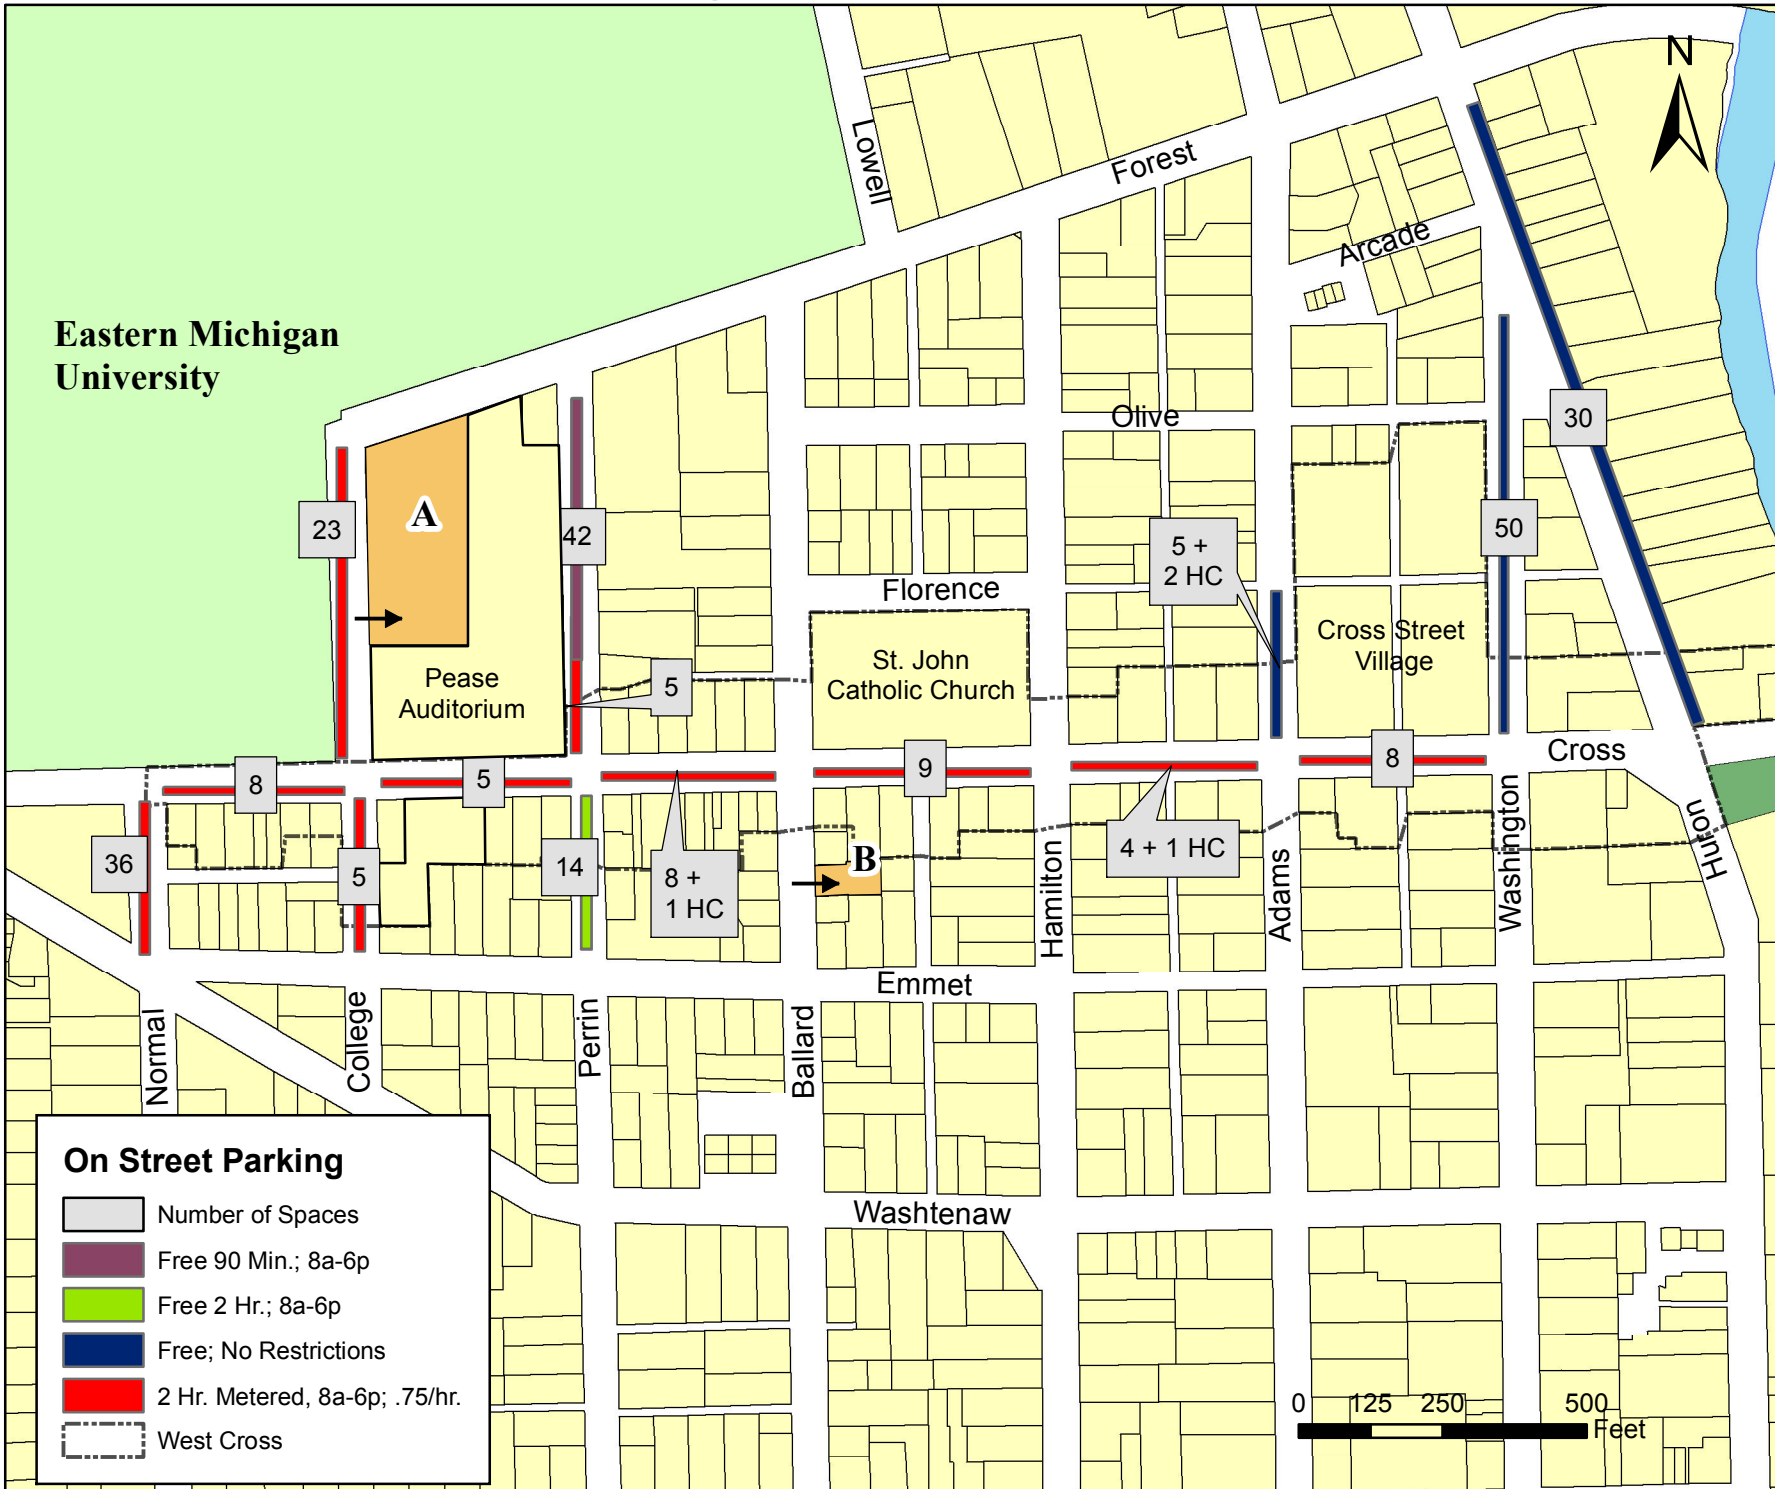

West Cross Public Parking

Ypsilanti, MI

Off Street Parking

A: Peas Aud.
\$1/Hr.
\$8 Max

B: Ballard Lot
Free 2 Hr.
Permit
8a-8p

On Street Parking

- Number of Spaces
- Free 90 Min.; 8a-6p
- Free 2 Hr.; 8a-6p
- Free; No Restrictions
- 2 Hr. Metered, 8a-6p; .75/hr.
- West Cross

GIS Data Source:
 City of Ypsilanti
 Planning and Development