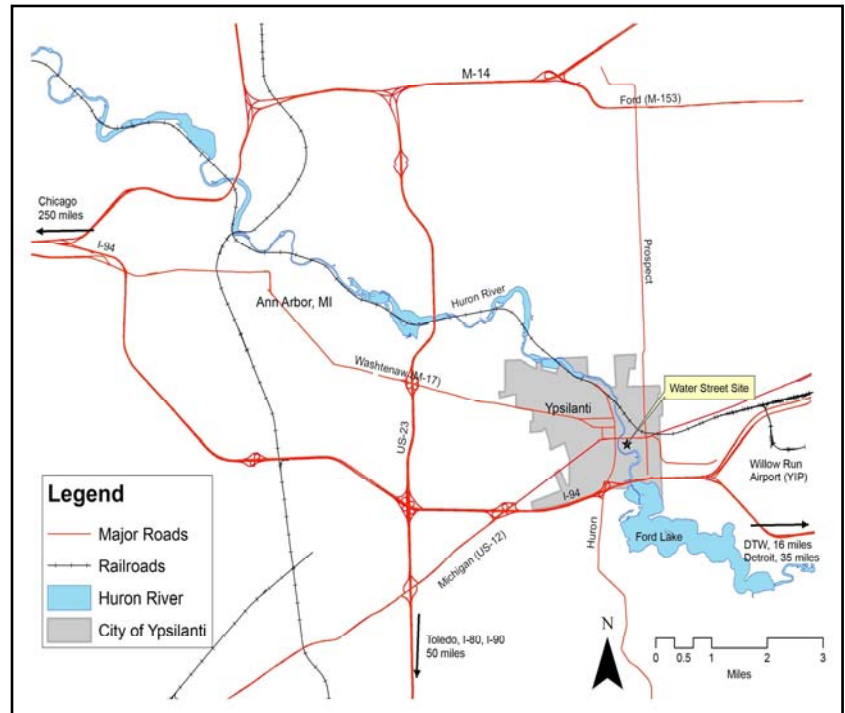

#### Educational Facilities

- Ypsilanti Public Schools
- Washtenaw Community College
- Cleary College
- Concordia College
- Eastern Michigan University
- University of Michigan

#### Distance

- Ann Arbor: 10 miles
- Metro Airport: 16 miles
- Detroit: 35 miles
- Toledo, Ohio: 52 miles
- Lansing: 75 miles

#### Transportation

- Highways: I-94, US-23, M-14, Bus. US-12
- Bus Service: Ann Arbor Transportation Authority, Greyhound, megabus, Great Lakes Flyer
- Nearby Ports: Monroe, Detroit, Port Huron
- Rail Lines: Amtrak and freight service