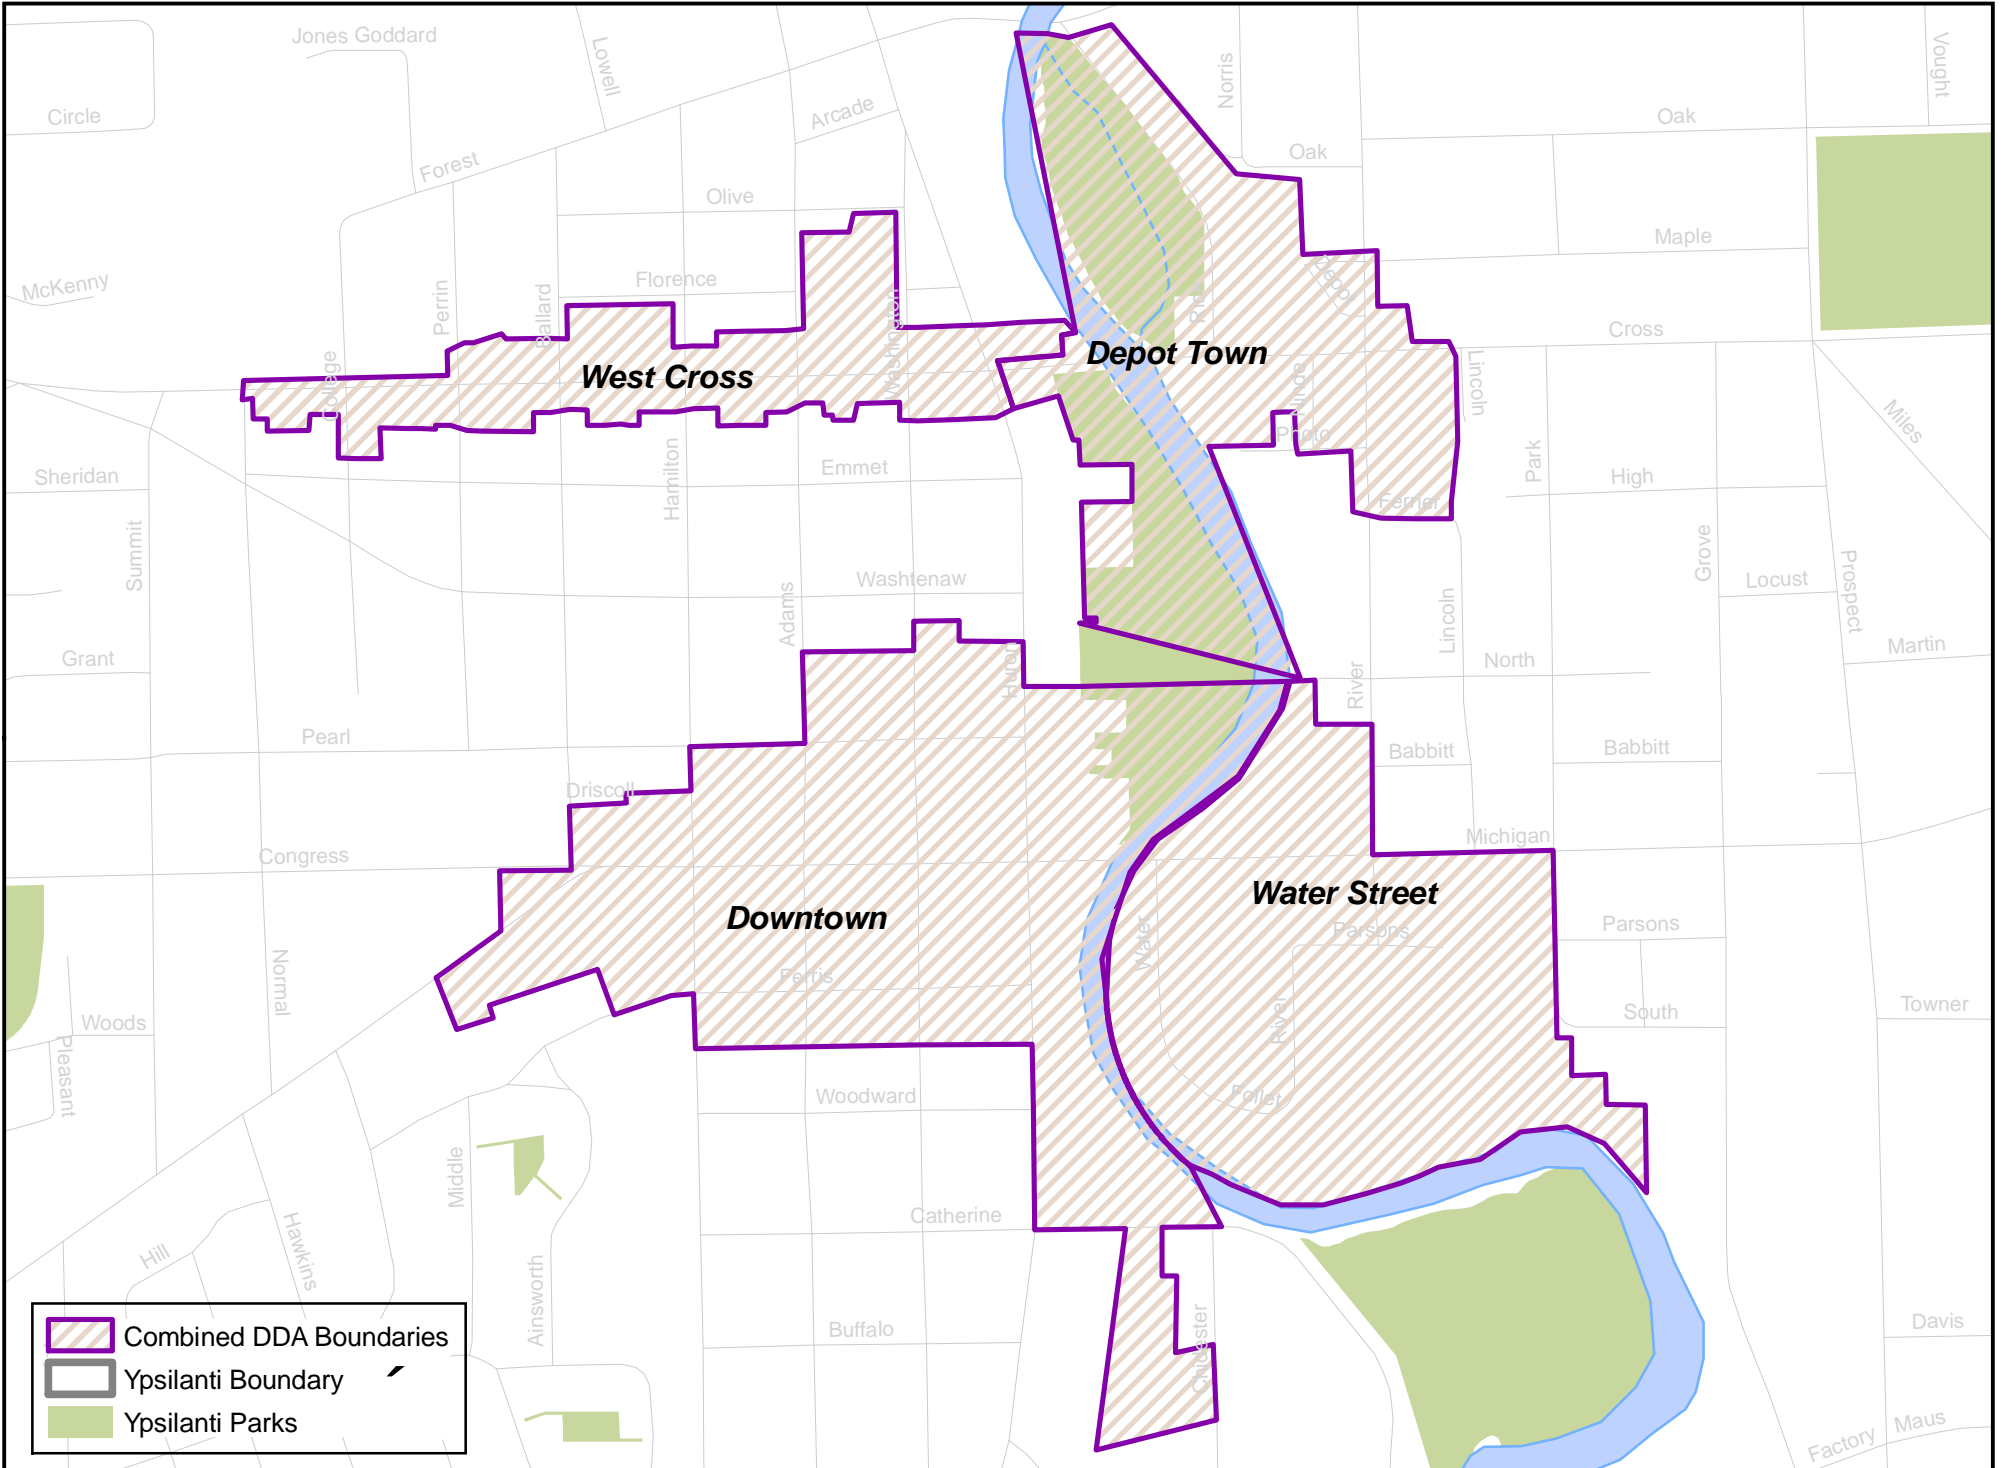

City of Ypsilanti - DDA boundary

DRAFT

0 0.04 0.08 0.16 Miles

Source: Washtenaw County and City of Ypsilanti. Map produced by MSU Extension July 2009.